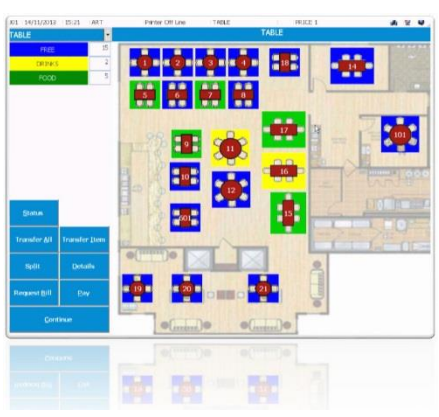

Retail Systems Technology Ltd

Head office:
McLean Rd
Eglinton
L'Derry
t:028 7186 0069

Branch offices:
Fortwilliam Bsn Park
39 Dargan Rd
Belfast
t: 028 9077 1441

Pioneer Business Park
Ellesmere Port
Chester
t: 0845 070 4151

www.rstepsos.com

46a Upr Dorset St.
Dublin 1
t: 01 8787 288