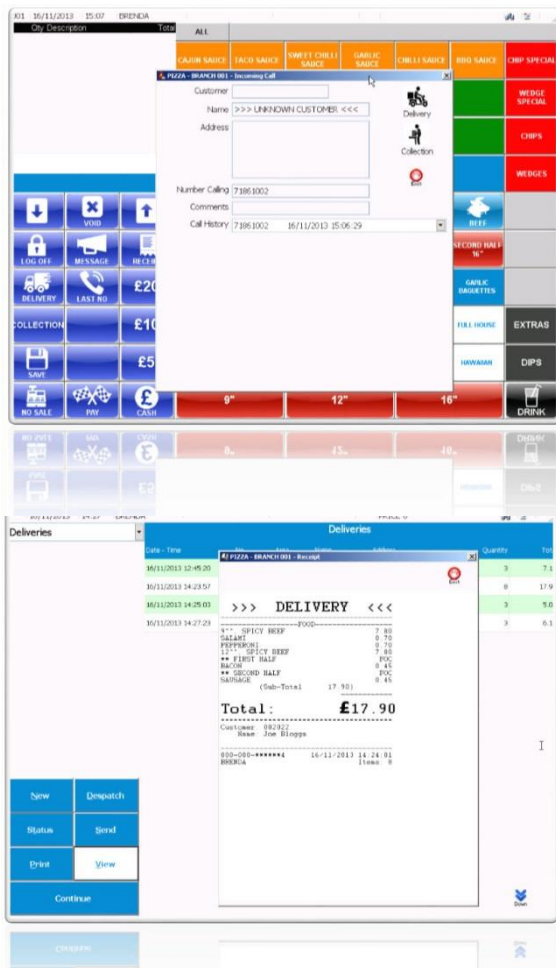

→ Delivery

→ iTouch Delivery

iTouch Delivery module controls your customer deliveries from tracking incoming orders via Phone or Web to preparation and despatch by delivery drivers.

A telephone call logger can be linked to the phone which will display details of incoming phone calls on the EPOS System, if an existing customer calls their details are displayed on the EPOS System screen, which include transaction history and last order. Orders can be placed as Delivery or Collection, orders can be sent immediately or held for manually sending to the kitchen printers or screen. New customers can be easily added to the database using a simple postcode interface.

When an order is placed an operator can view all orders either Delivery or Collection, including name, delivery area, transaction value and the time the order was placed, operators can drill down to view complete transaction details and reprint receipts. When an order has been prepared they can be despatched to a Delivery Driver which will print. At the end of a drivers shift or run their orders can be reconciled with the money returned.

→ Features

Specifications

- Integrated Caller ID
- Website integration for Deliveries or Collections
- Search customer by Name, Phone or Post code
- Extensive customer database functionalities allow you to keep as much or as little information on your customers as you wish
- Full customer order History Recall and duplicate previous order
- Quick address input via Postcode module
- Display directions vi Google map interface
- Driver Dispatch module manages delivery orders
- Assign orders to drivers for payment reconciliation
- Supports Complex Pricing & Meal Deals
- Customisable fields can be configured e.g. favourite wine, favourite table, wedding anniversary etc.
- Comprehensive reporting and exporting of data for marketing via Excel pivot reports